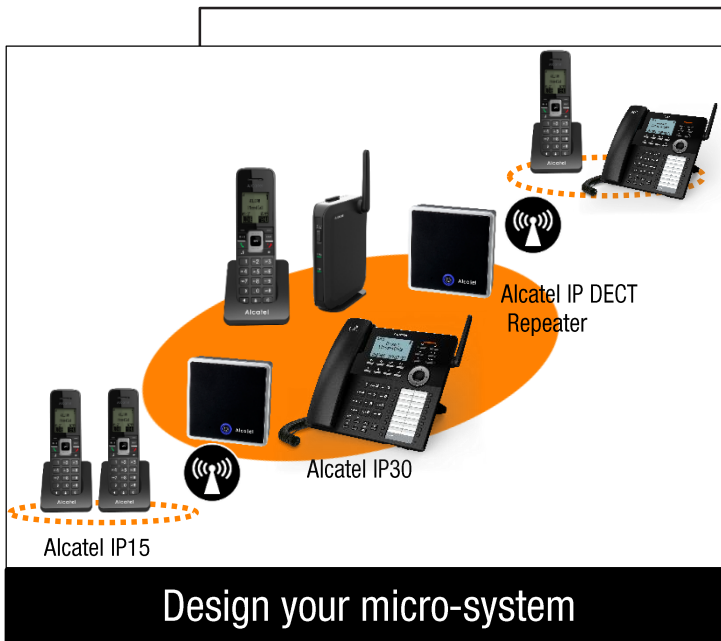

## IP30

**HD**  
**SOUND**

**MAXIMUM user comfort and flexibility,  
MINIMUM set up**

- **Expand your IP DECT Alcatel IP2215 telephony system** according to your company needs with Alcatel IP30 DECT desk phones
- **No extra cabling or configuration required:** simply add Alcatel IP30 to your system by pairing it with the Alcatel IP2215 IP DECT base.
- **Enjoy all the comfort of a desk top phone with its large backlit display, hands free function and intuitive keypad with one-touch access to most common business features**
- **2x16 speed dial keys** to rapidly call your top contacts
- **Access to local, shared and network phonebooks** for optimal contact management

DECT technology

Large backlit display

Hands free

2x16 speed dial keys

# Alcatel IP30

## MAIN FEATURES

- 102x66 graphical blue backlit display
- Full duplex hands free
- 2x16 speed dial keys
- 2,5mm jack headset port
- Call log : 200 entries (received, dialed, missed), centralized<sup>(1)</sup>
- Phonebook: local (200), shared (200, downloadable)<sup>(1)</sup>, LDAP<sup>(1)</sup> and blacklist<sup>(1)</sup>
- Caller ID (name & number)
- 9 built-in languages
- SUOTA firmware upgrade